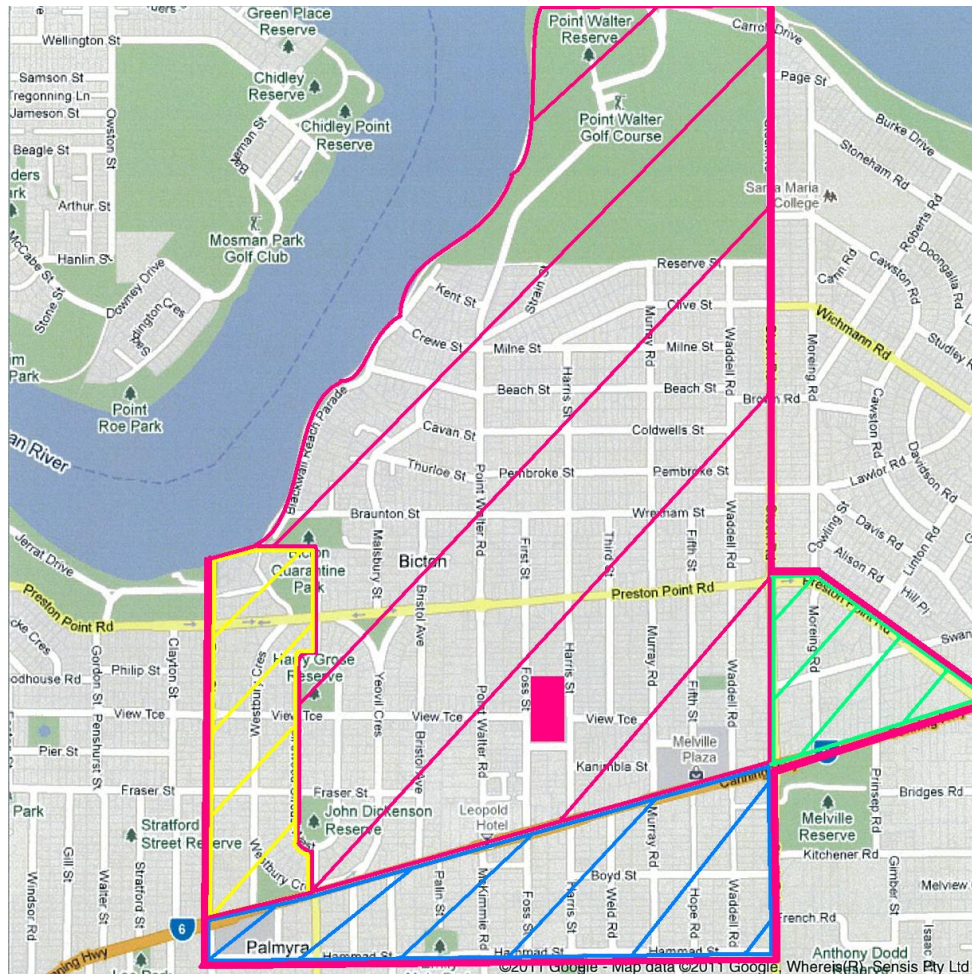

Bicton Primary School

View Terrace Bicton WA

Telephone: 9205 5800

Email: bicton.ps@det.wa.edu.au

BICTON PRIMARY SCHOOL LOCAL INTAKE ZONING

BICTON PS ZONE

OPTIONAL ZONE
BICTON OR RICHMOND PS

OPTIONAL ZONE
BICTON OR PALMYRA PS

OPTIONAL ZONE
BICTON OR ATTADALE PS